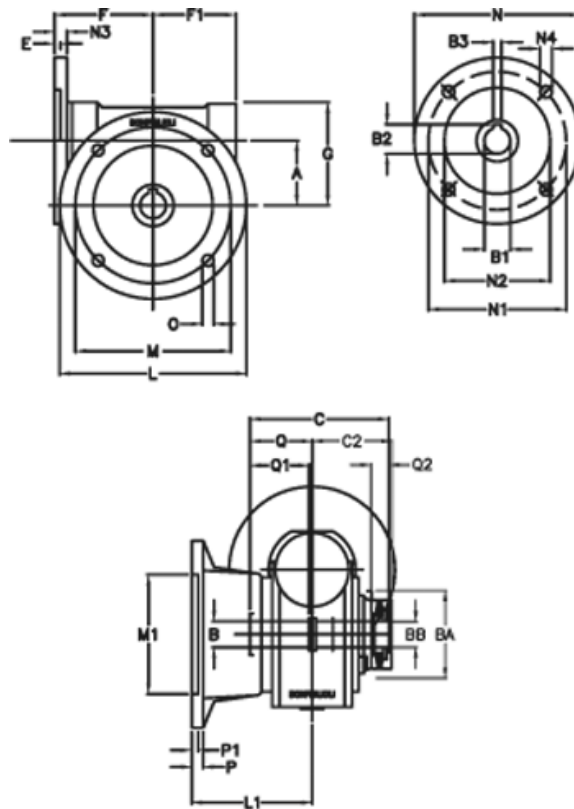

Article number: 390204904542216

Description: Worm Gear with Torque Limiter  
VF 49-L1-F-45 P63B5

## Measures

a = 49.50	C2 = 63,5	m = 90	P = 12
B = 25	Description = VF 49F-xx-63B5	M1 = 70	P1 = 10
B1 E7 = 11	E = 3.0	N = 140	Q = 51.0
B2 = 12.8	F = 70	N1 = 115	Q1 = 41
B3 H9 = 4	F1 = 63	N2 = 95	Q2 = 15
BA = 63	g = 80	N3 = 10.5	
BB H7 = 14	L = 125	N4 = 9.5	
C = 105	L1 = 85.5	O = 10.5	